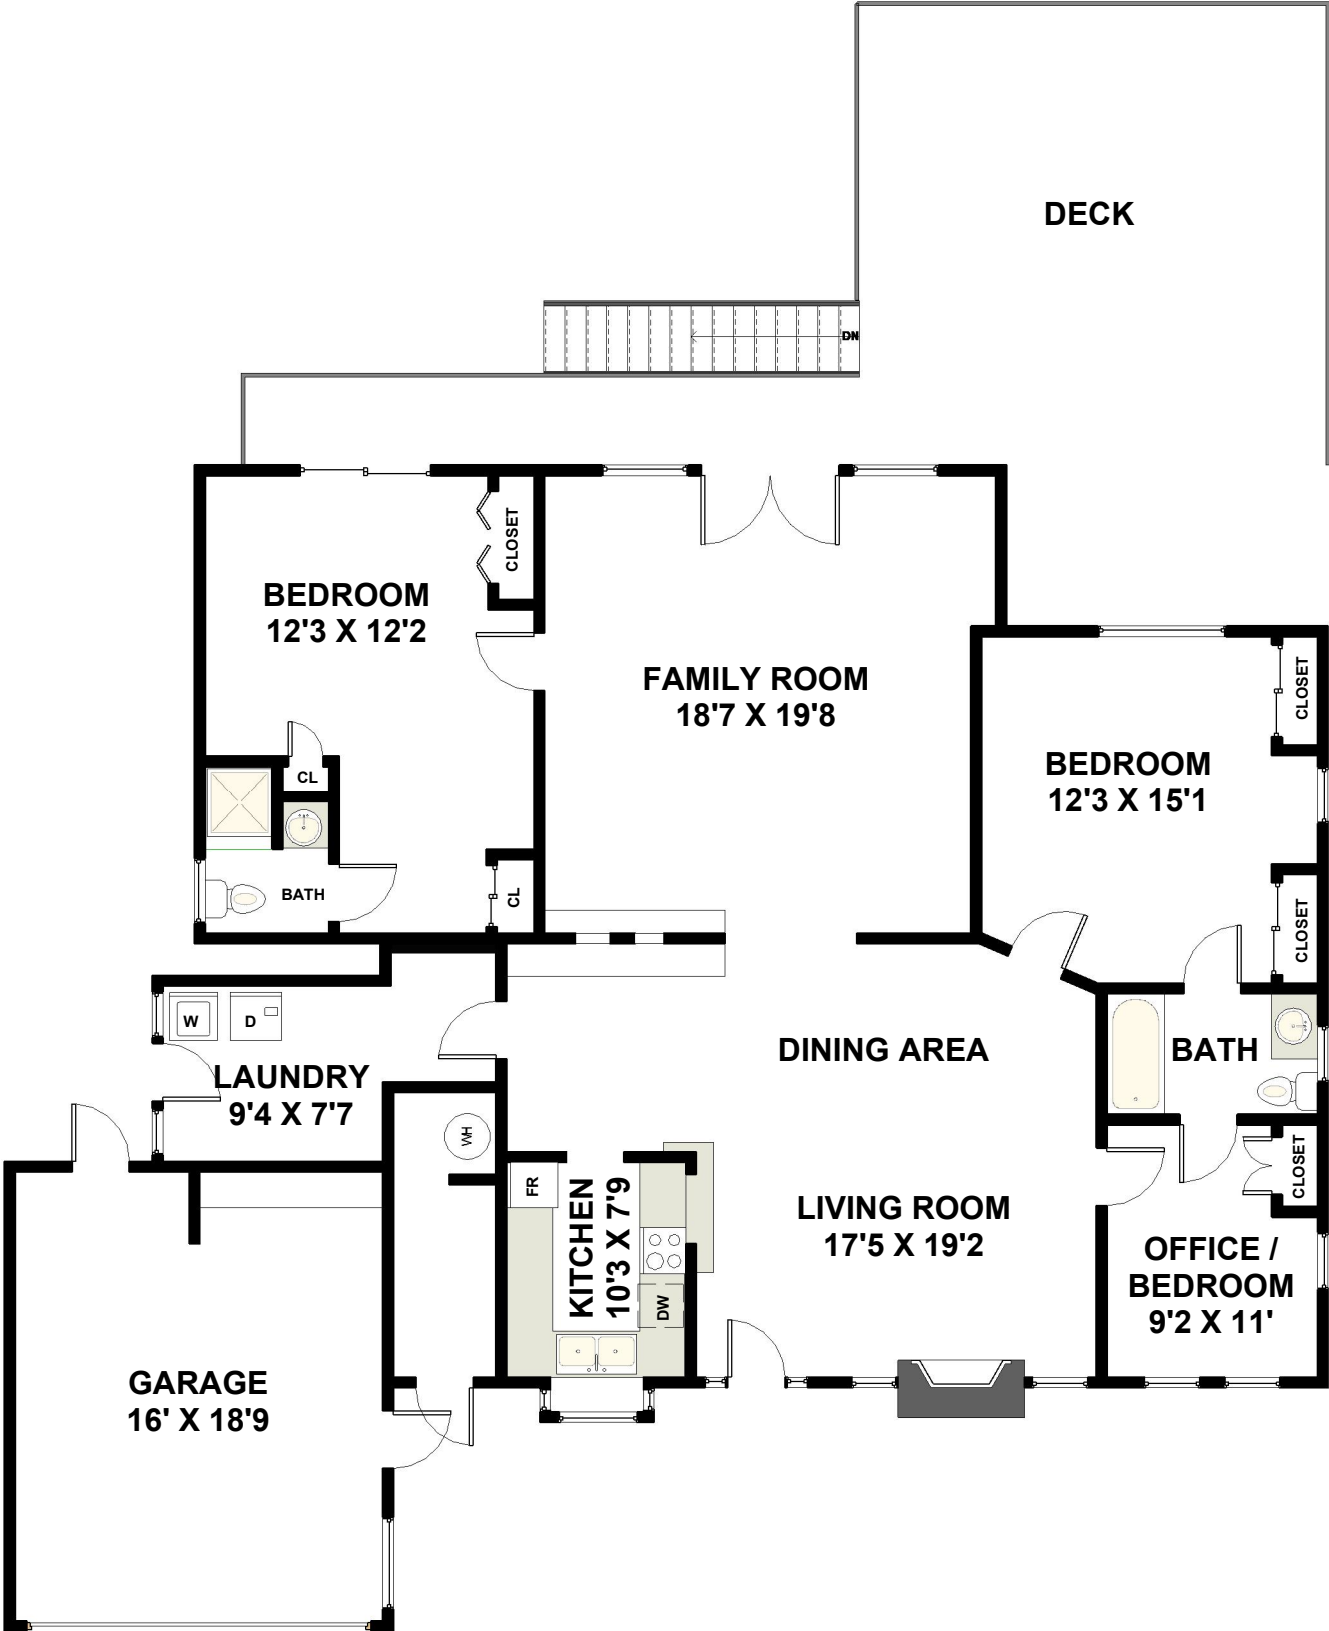

3382 FLOYD TERRACE, LOS ANGELES

FLOOR PLAN CREATED BY REST, INFORMATION DEEMED RELIABLE, BUT NOT GUARANTEED. (626) 840-1717

The floor plan, square footage, & other information were provided by REST, & have not been verified by the listing broker or agent. This information may be inaccurate & incomplete, & may differ from public records, property tax assessor records, appraisals, surveys, & any other sources.